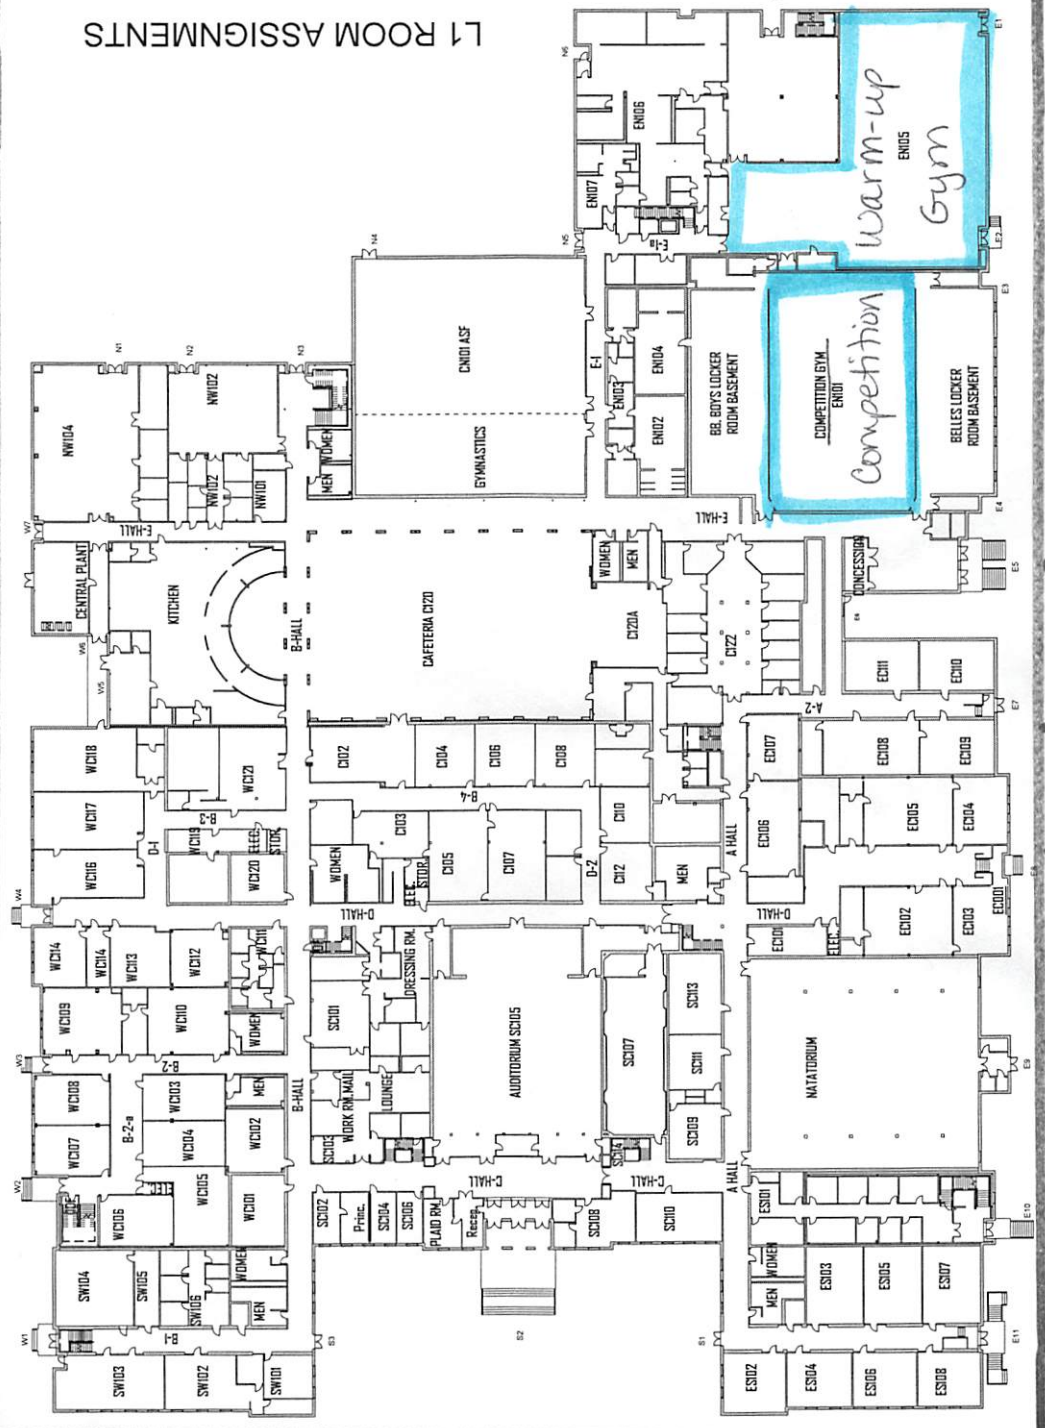

Highland Park High School 4220 Emerson, Dallas, TX 75205

Football Stadium - Guest side

L1 ROOM ASSIGNMENTS

Douglas Avenue

Westchester Drive

Parking Garage

← Emerson Street ← (one way)